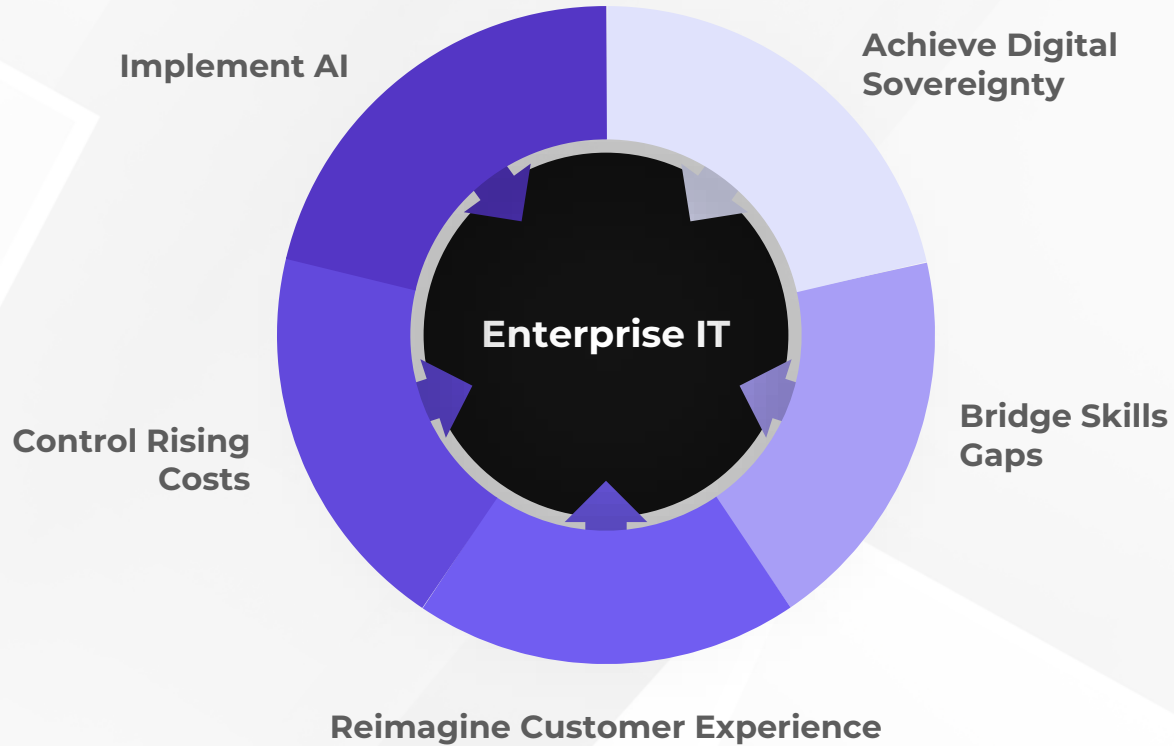

Unprecedented Pressures on Enterprise IT